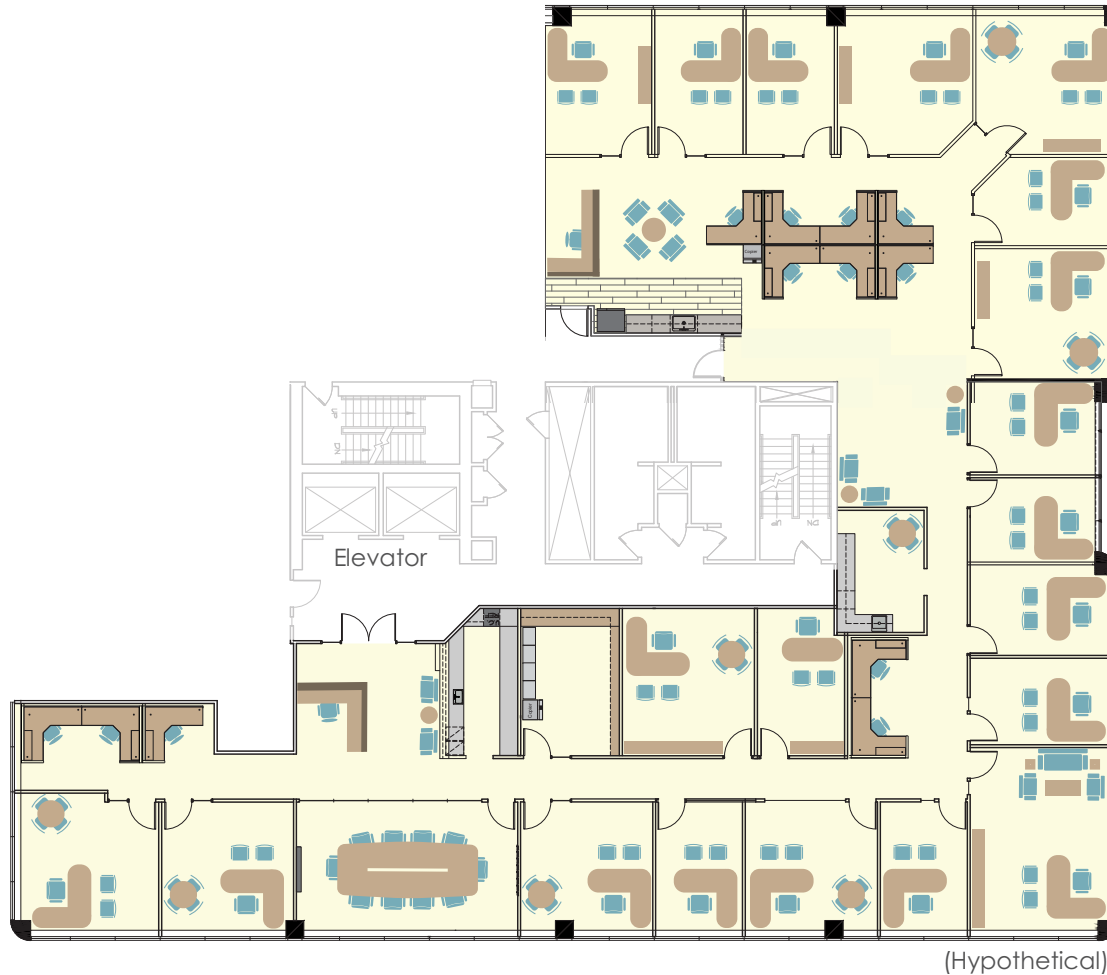

FirstBank DTC

5105 DTC Parkway, Greenwood Village, CO 80111

SUITE 450 & 475 - 8,080 SF

For leasing information please contact:

Michelle Gertzman | 720.743.6399 mgertzman@premisescommercial.com

Matt Smith | 303.996.8460